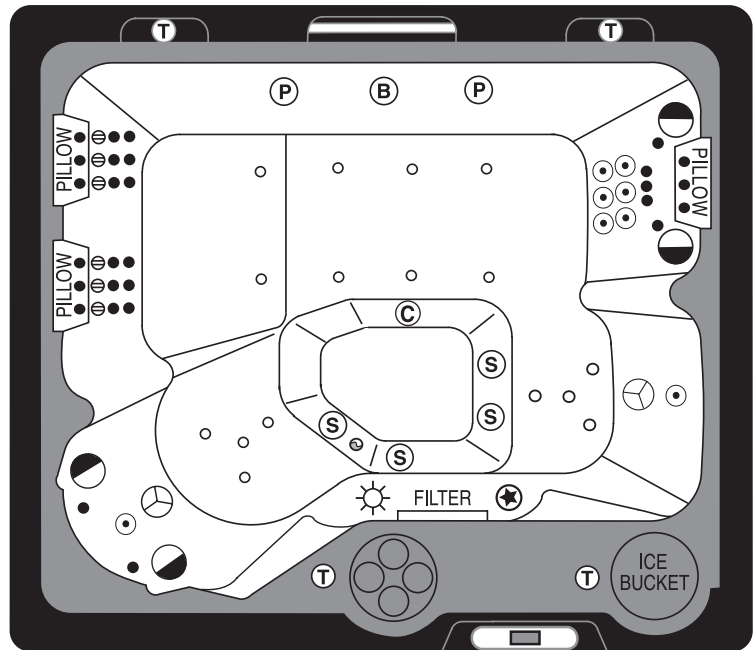

The Lexington is a three-person portable spa modest in size (200 gal.), but offering four unique seating areas. The elevated bench seat is the perfect place for morning coffee or to read a favorite novel. It is also next to the ice bucket and shelf area to make drinks, snacks, or a towel very convenient. The double-wide, reversible lounge offers three unique seating options all with built-in pillows for added comfort. Couples may lie side by side to recapture romance or stretch out face to face for relaxing conversation. The single side of this unique lounge may be ordered to feature a wide array of jets along with ThermoSpas Throttle Control Valve (pat. pend.) to allow water pressure adjustment for a perfect massage. To meditate in simple solitude, slip into the deep corner seat that provides deep soaking.

ThermoInsulation/Soundproofing

Co-generation heat is developed with thick, 1.5" insulated panels on all walls and an insulating / soundproof blanket covering the walls and base.

Total Control Therapy

Ability to independently control certain seating areas in the spa using separate pumps, and ThermoSpas patented air controls.

Air Bubbling System

Unique bubbling system includes automatic clean out, warm air induction, soundproofing and the ability to control the intensity. Not available on Silver Package models.

LEGEND	
○ Air Jet	⊗ Diverting Whirlpool Jet
⊕ Swirl Jet	⊖ Whirlpool Jet
● Laser Jet	Pillow Jet
⊖ Pulsator Jet	Pillow
⊙ Therapy Jet	Ⓟ Pillow Jet Control
③④ Pump Controls	Ⓟ Blower Control Valve
Ⓟ Therapy Control Valve	⊕ Ozone-Ready Jet (Ozone is Optional)
Ⓢ Suction Fitting	Ⓟ Diverter Valve
Ⓒ Circulation Fitting	☀ Light
★ Throttle Control Valve	Ⓢ Wave Lounge Control
	Main Control Panel

Measurements: Shell size (in.): 74.5Lx64Wx28D • Portable size (in.): 78.5Lx68Wx29.25D
Gallon capacity: 185 usage/270 Full

These measurements are approximate and may vary slightly.
All specifications are subject to change without notice.