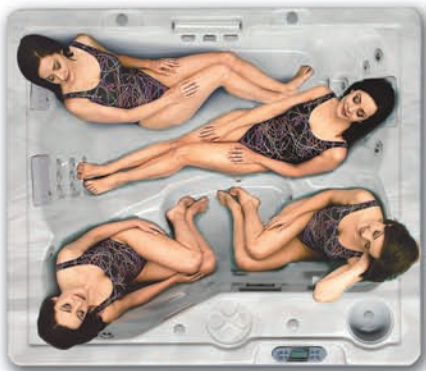

DesignerSeries

Lexington

4 Person Spa

Platinum Package

4 Pumps
65 Jets
Air Bubbling System

ThermoSpas®

Luxurious Hot Tubs Made AFFordable.

Lexington Platinum

The Lexington is a three-person portable spa modest in size (200 gal.), but offering four unique seating areas. The elevated bench seat is the perfect place for morning coffee or to read a favorite novel. It is also next to the ice bucket and shelf area to make drinks, snacks, or a towel very convenient. The double-wide, reversible lounge offers three unique seating options all with built-in pillows for added comfort. Couples may lie side by side to recapture romance or stretch out face to face for relaxing conversation. The single side of this unique lounge may be ordered to feature a wide array of jets along with ThermoSpas Throttle Control Valve (pat. pend.) to allow water pressure adjustment for a perfect massage. To meditate in simple solitude, slip into the deep corner seat that provides deep soaking.

Included on all Designer Spas

ThermoFiltration

An independent 40 GPM pump filters the water up to 144 times per day, 24/7 providing crystal clear water.

ThermoBond Acrylic Shell

Continuous Cast Acrylic Shell with ThermoSpas proprietary ThermoBond Laminate includes vinyl ester resin and zero filler.

Quality Components

Includes a titanium heater, Viton seal water pumps (w/shut off valves), and ThermoSpas 700 Series Control Panel.

Designer Cabinetry

Quality built frames with 2x6 supports, removable/reversible panels and elegant top rails in a choice of 3 colors.