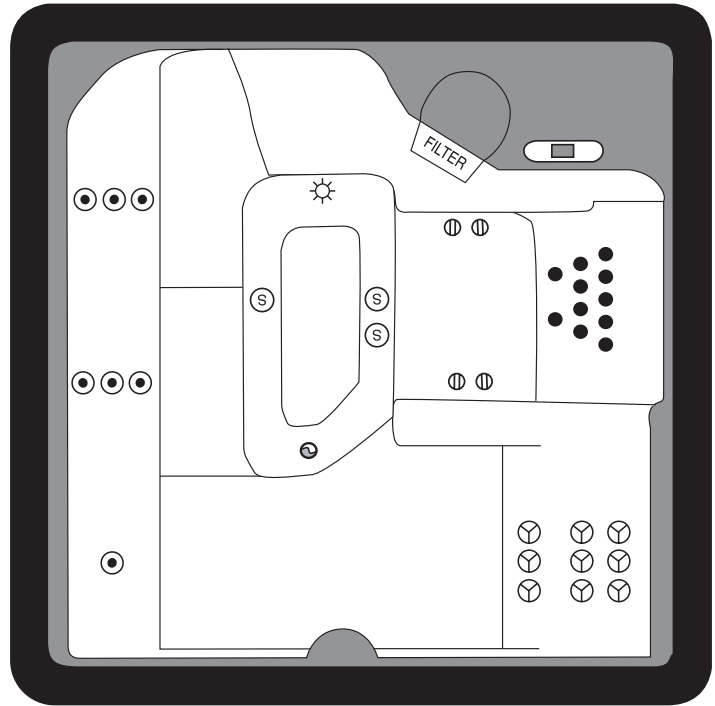

Included on all Genesis Spas

ThermoBond Acrylic Shell

Continuous Cast Acrylic Shell with ThermoSpas proprietary ThermoBond Laminate includes vinyl ester resin and zero filler.

- Continuous Cast Acrylic Shell
- ThermoBond Rigidizing System
- Maintenance Free Cabinetry
- Steel Frame Construction
- Choice of 4 Acrylic Colors
- Choice of 2 Cabinet Colors
- Stainless Steel Heater
- ManiPold Plumbing System
- Two Speed Pump Action
- 100% Filtration on Low Speed

2000D CONTROL PANEL Standard on 400 Series

- 220 Volt; 18,700 BTU's
- Self-Diagnostic Indicator
- Pre-Set Filtration
- Auto Freeze Protection
- Automatic Shut-OFF
- SaPEty Hi-Limit Reset
- Digital Temperature Control

TS 700 CONTROL PANEL Optional on 400 Series

- 220 Volt; 18,700 BTU's
- Self-Diagnostic Indicator
- Pre-Set Filtration
- Auto Freeze Protection
- Automatic Shut-OFF
- Digital Temperature Control
- Backlit For Night Vision
- Programmable Filtration System
- Panel Locking Security
- Clock For Time of Day
- Temperature Locking
- Reversible Temperature Display
- SaPEty Hi-Limit Reset
- Status Icons For Function
- Large Screen & Controls

LEGEND	
⊕ Swirl Jet	🛏 Pillow
● Laser Jet	⊖ Ozone-Ready Jet
⊕ Pulsator Jet	☀ Light
⊙ Therapy Jet	📺 Main Control Panel
Ⓢ Suction Fitting	

SPECIFICATIONS	400 SERIES
Total # of Pumps	2
Total # of Jets	32
Heating Capacity (BTU's)	18,700
Electrical (Hard Wire)	220V
Insulated Cabinet	STD
Microban Plumbing	STD
Viton Seal Pumps	STD
Underwater Lighting	STD

Measurements: Shell size (in.): 76Lx76Wx34D • Portable size (in.): 76Lx76Wx35D
Gallon capacity: 225 usage/310 Full

These measurements are approximate and may vary slightly.
All specifications are subject to change without notice.